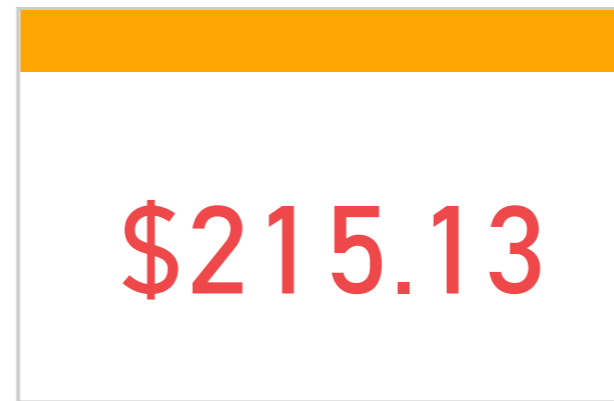

CALIFORNIA ASSOCIATION OF REALTORS®

April 2020

Snapshot

YoY % Chg.

Trends

Definitions